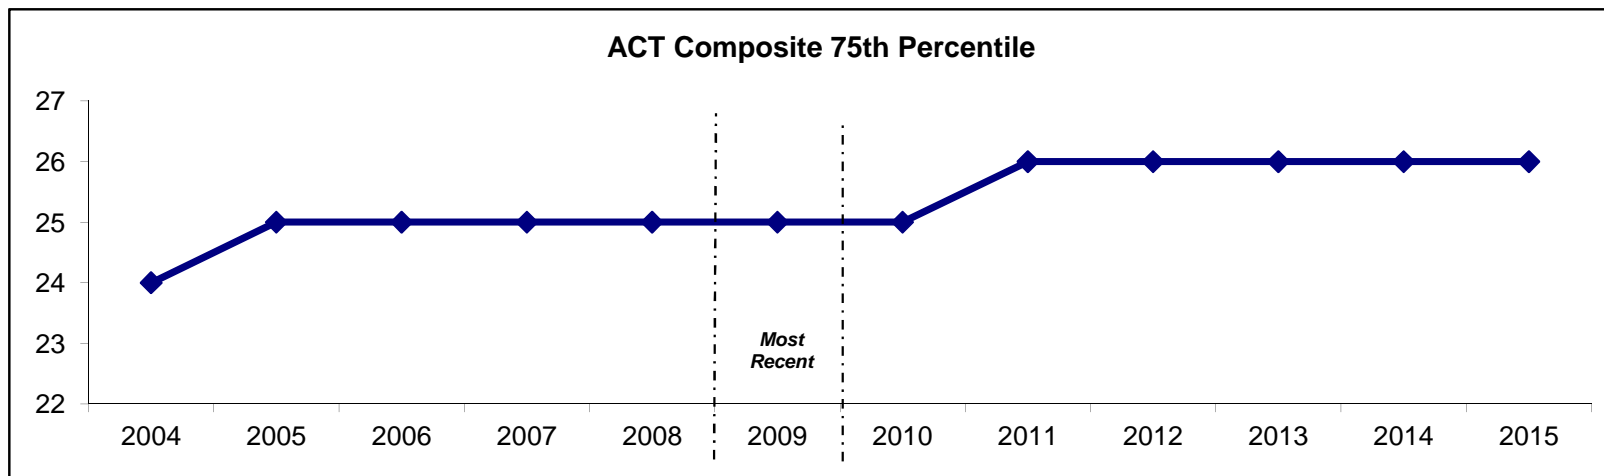

ACT Composite 75th Percentile

On Target

Definition: ACT Composite score at the 75th percentile for new first-time, full-time undergraduate students. Measured as of Fall Count Day.

	Previous Values					Most Recent 2009	Projected Values					
	2004	2005	2006	2007	2008		2010	2011	2012	2013	2014	2015
ACT Composite 75th Percentile	24	25	25	25	25	25	25	26	26	26	26	26

2009 Target = 25

Data source: Morningside College Fact Book