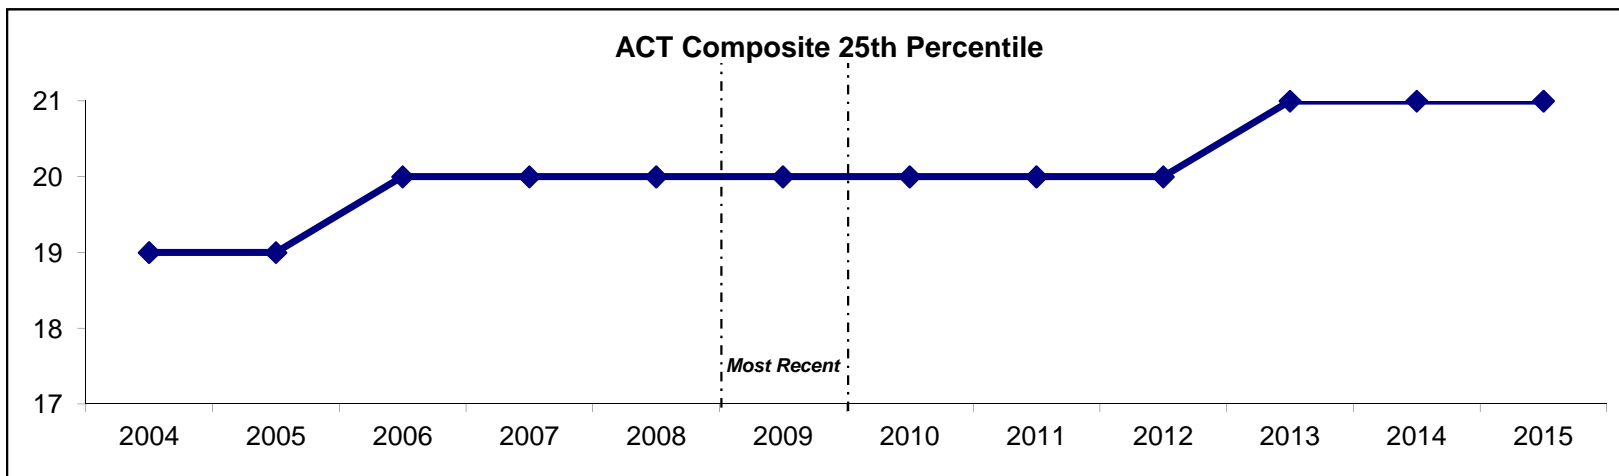

ACT Composite 25th Percentile

On Target

Definition: ACT Composite score at the 25th percentile for new first-time, full-time undergraduate students. Measured as of Fall Count Day.

	Previous Values					Most Recent 2009	Projected Values					
	2004	2005	2006	2007	2008		2010	2011	2012	2013	2014	2015
ACT Composite 25th Percentile	19	19	20	20	20	20	20	20	20	21	21	21

2009 Target = 20

Data source: Morningside College Fact Book